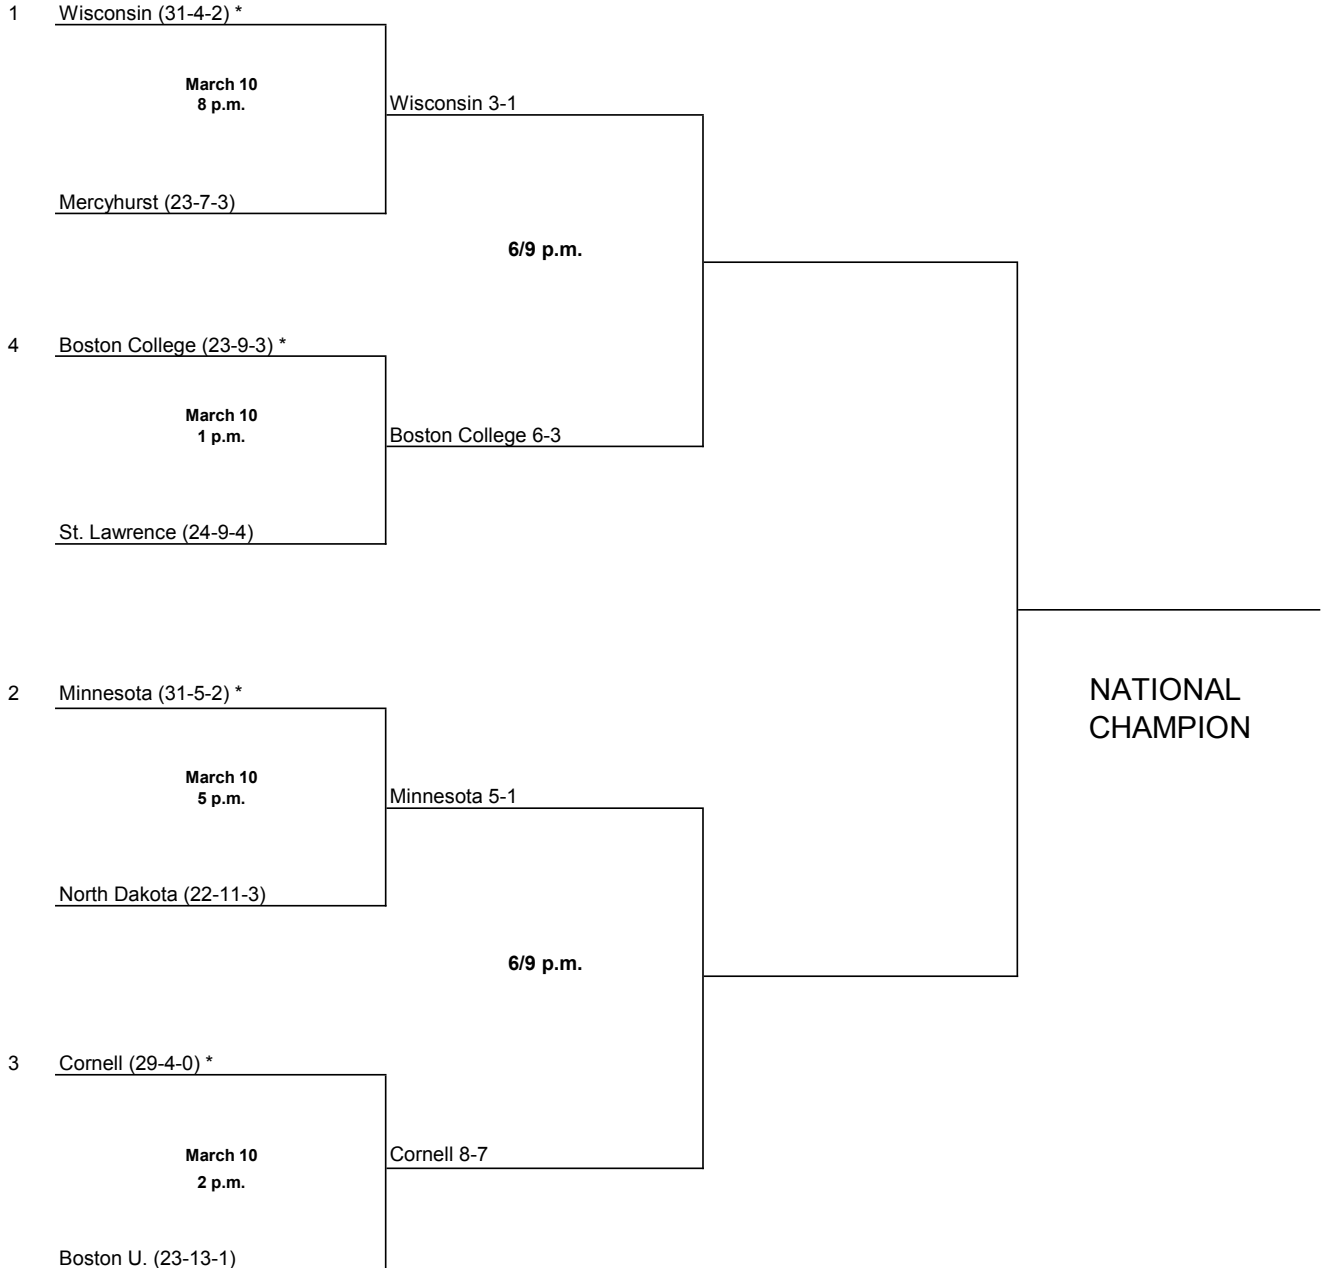

Note: All game times are Eastern and subject to change.

* Denotes host institution.