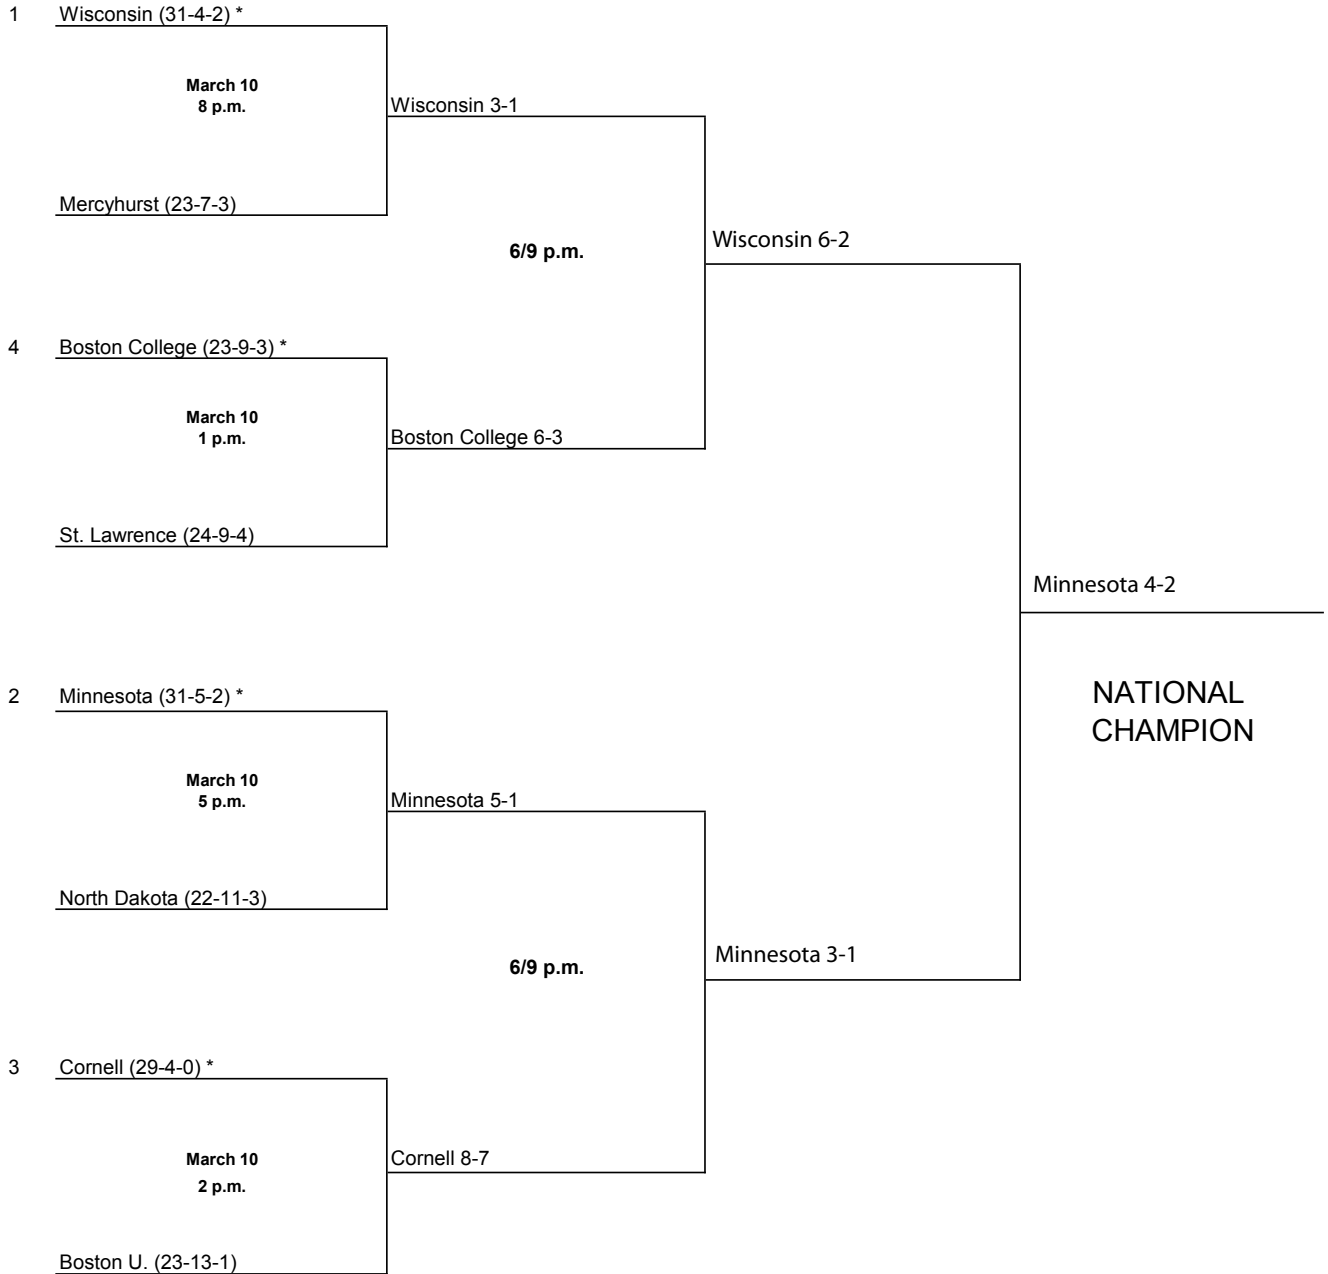

2012 National Collegiate Women's

ICE HOCKEY CHAMPIONSHIP

**Quarterfinals
March 9-10**

**Quarterfinals
March 16**

**Championship
March 18**

Note: All game times are Eastern and subject to change.

* Denotes host institution.