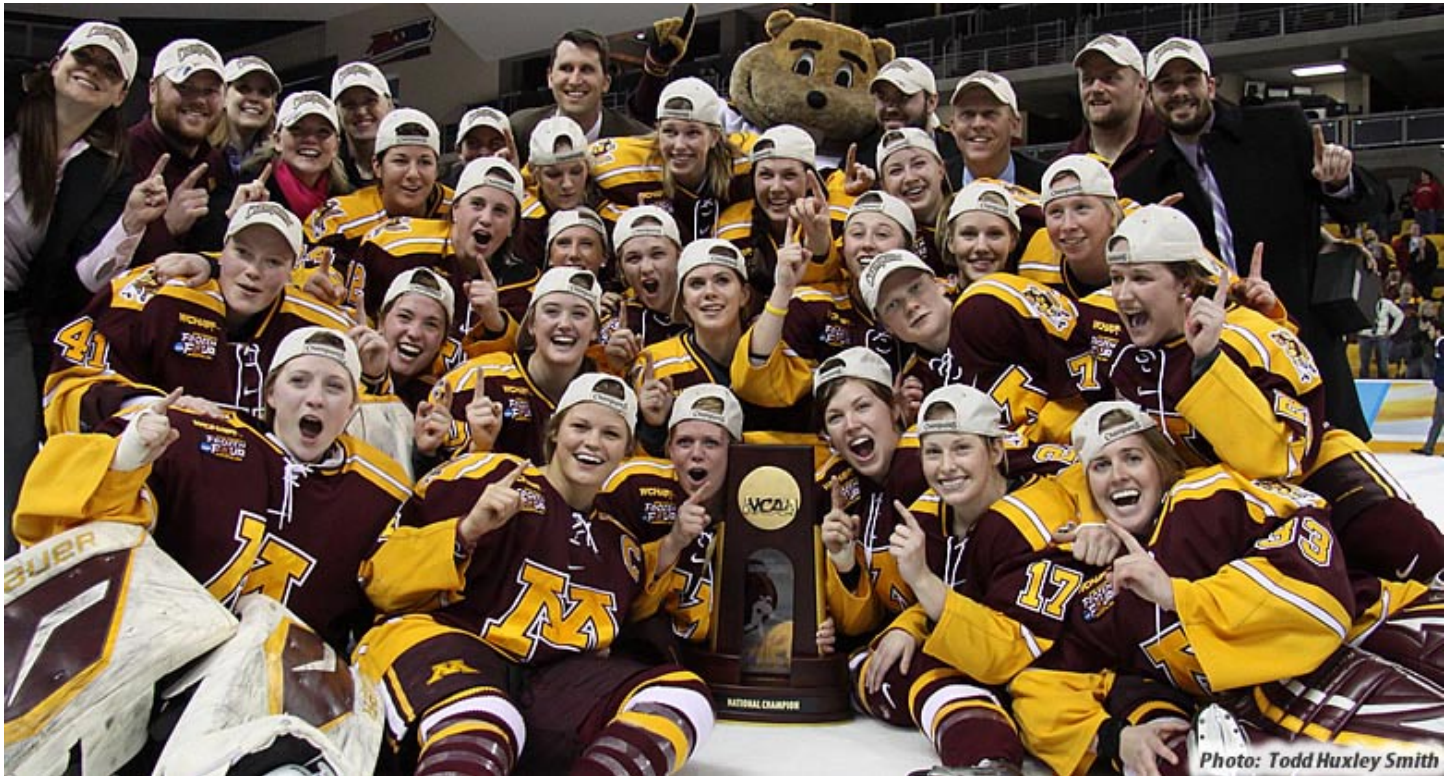

Minnesota Golden Gophers 2012 NCAA Women's Frozen Four Champions

Wisconsin, winners of four of the previous six NCAA Frozen Fours in 2006, 2007, 2009 and 2011, defeated Boston College 6-2 in the first national semifinal on Friday afternoon. Coach Mark Johnson's Badgers (33-5-2/.850) made their sixth appearance in the national championship game in the last seven seasons.

On March 2-3, Minnesota beat North Dakota 6-0 and blanked Minnesota Duluth 2-0 at AMSOIL Arena to win the 2012 WCHA FINAL FACE-OFF playoff championship and gain the league's automatic berth to the NCAA tournament – the Gophers' 10th in the 12-year history of the event. This was also their fifth visit to the Frozen Four and third in the last four years.

Minnesota advanced to the 2012 NCAA Women's Frozen Four with a 5-1 regional victory over WCHA-foe North Dakota at Ridder Arena in Minneapolis on Saturday, March 10. Wisconsin, meanwhile, defeated Mercyhurst 3-1 in their March 10 NCAA regional match up at the Kohl Center in Madison.

The Western Collegiate Hockey Association has had multiple teams in all but four NCAA Women's Frozen Fours, with those being in 2001 (Minnesota Duluth), 2004 (Minnesota), 2005 (Minnesota), and 2011 (Wisconsin).

In the 12 years of NCAA-sponsored women's national championships, WCHA-member teams have won all 12 titles – Minnesota Duluth has five, Wisconsin has four and Minnesota has three. Wisconsin defeated Boston University 4-1 in the 2011 championship game at Tullio Arena in Erie, Pa.

WCHA teams forged an impressive 36-7-6 record and .796 winning percentage against opponents from other Division 1 conferences this season. League-member clubs went 7-0-2 (.889) vs ECAC Hockey, 14-2-1 (.853) vs. the Hockey East Association, 9-5-3 (.618) vs. College Hockey America, and 6-0-0 vs. Independents.

Four Western Collegiate Hockey Association-member teams are

ranked among the nation's top 10 in the final two weekly national polls for 2011-12.

In the USCHO.com Div. 1 Women's College Hockey Poll released on March 19, the WCHA had national champion and WCHA FINAL FACE-OFF champion Minnesota at No. 1, WCHA regular season champion Wisconsin at No. 2, North Dakota at No. 6 and Minnesota Duluth at No. 10.

In the final USA Today/USA Hockey Magazine Women's Div. 1 College Hockey Poll released for March 20, Minnesota was No. 1, Wisconsin was No. 2, North Dakota was No. 6 and Minnesota Duluth was No. 10.

March 18, 2012

Minnesota Wins Third NCAA Championship with 4-2 Victory over Wisconsin in 2012 NCAA Women's Frozen Four Title Game Senior Forward Sarah Erickson Nets Two Goals for Gophers

DULUTH, Minn. – Minnesota calls itself the "State of Hockey". And once again the championship trophy for women's Div. 1 collegiate ice hockey resides there.