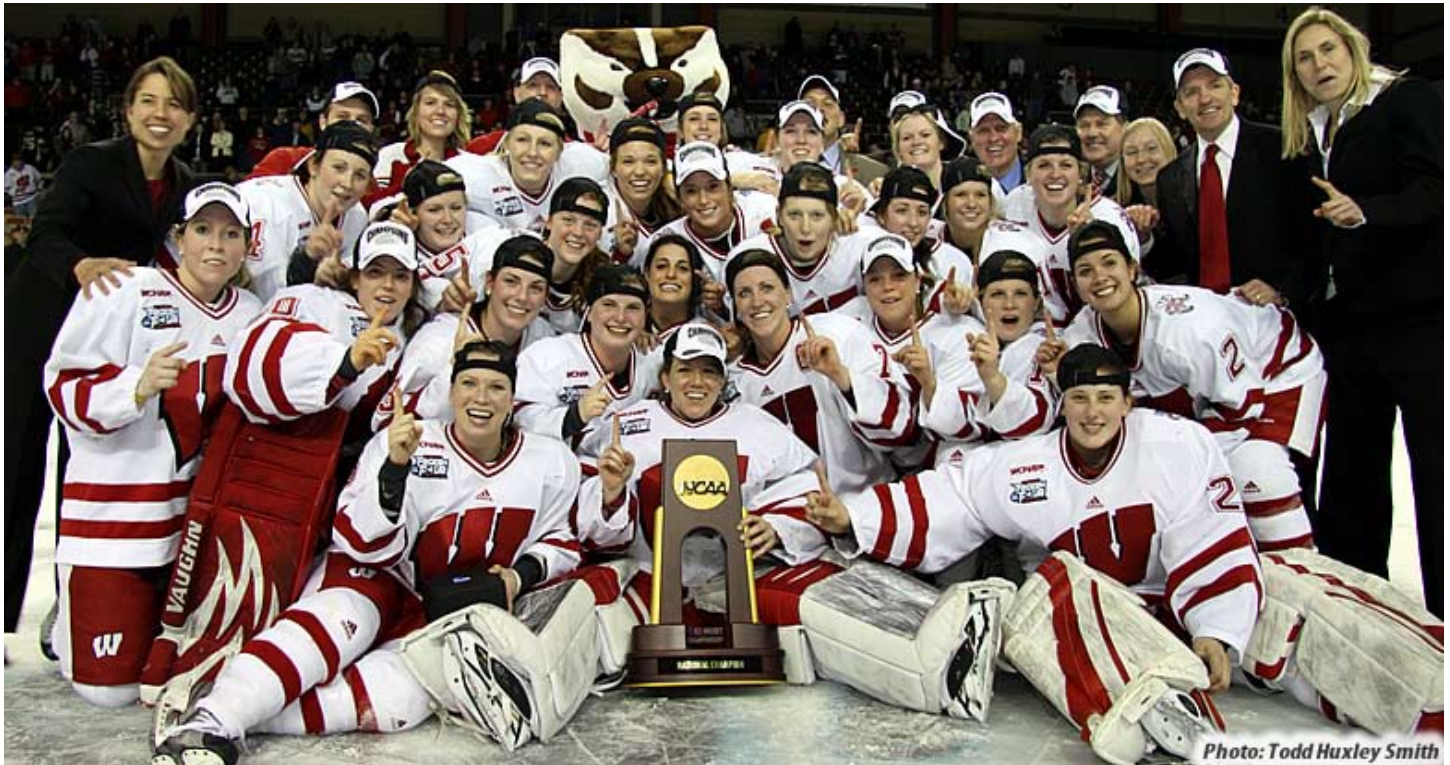

The Badgers finally put one past Sperry at the 2:25 mark of the second period when Prevost redirected a shot from the point to give Wisconsin a 1-0 lead. Sophomore Stefanie McKeough passed the puck to fellow

## University of Wisconsin Badgers • 2011 NCAA Champions

defenseman Alev Kelter who ripped a shot from the blue line. Waiting at the crease, Prevost tipped the shot past Sperry.

Wisconsin then took a 2-0 lead with 4:26 remaining in the second period when junior forward Brooke Ammerman converted the eventual game-winner on the power-play. Senior Meghan Duggan fed the puck to sophomore Brianna Decker down low, and Decker poked an attempt toward goal. After Sperry stopped Decker's shot, Ammerman was slid the puck past her and into the net.