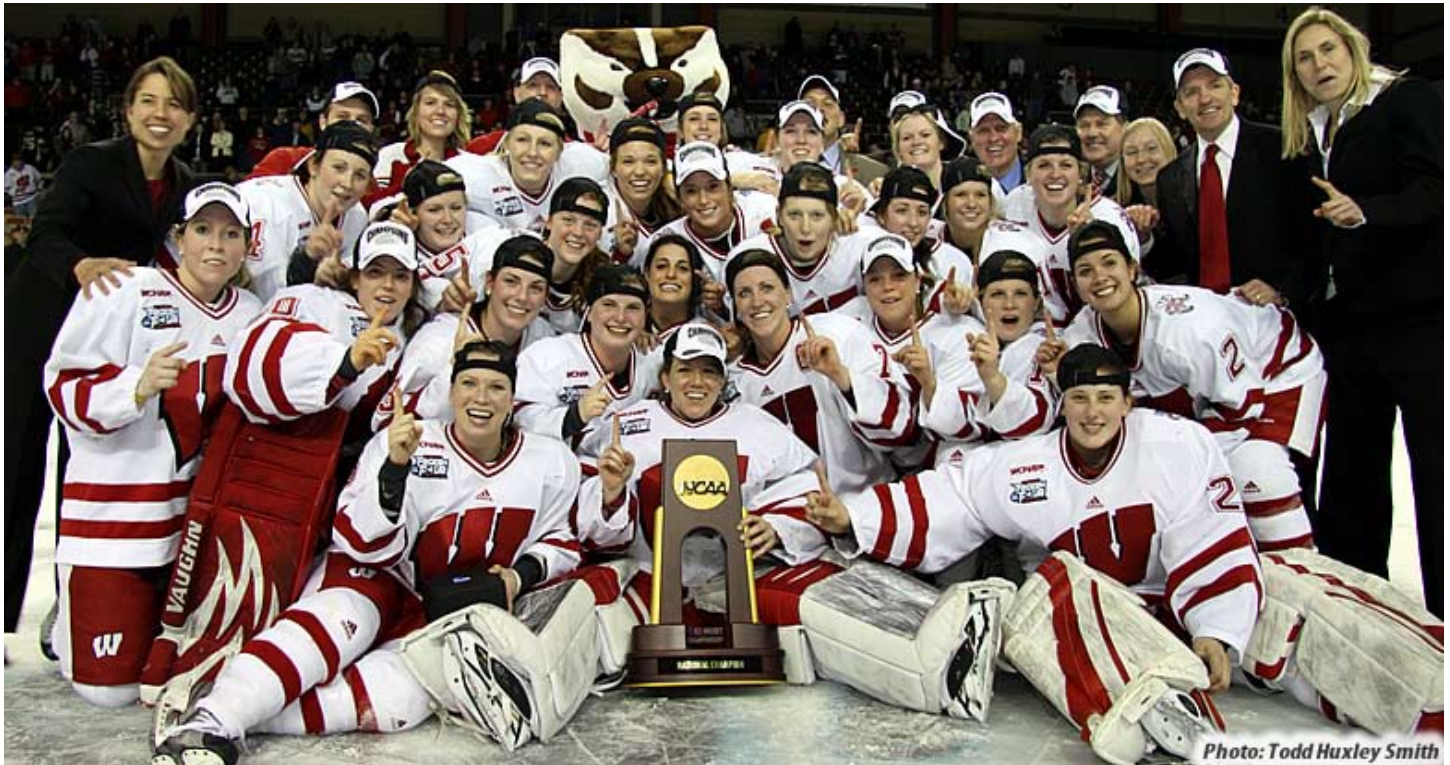

University of Wisconsin Badgers • 2011 NCAA Frozen Four Champions

Despite UW outshooting BU 10-4 in the first period, the teams remained locked in a scoreless tie after the opening 20 minutes. The Badgers finally put one past Sperry at the 2:25 mark of the second period when Prevost redirected a shot from the point to give Wisconsin a 1-0 lead. Sophomore Stefanie McKeough passed the puck to fellow defenseman Alev Kelter who ripped a shot from the blue line. Waiting at the crease, Prevost tipped the shot past Sperry.

Wisconsin then took a 2-0 lead with 4:26 remaining in the second period when junior forward Brooke Ammerman converted the eventual game-winner on the power-play. Senior Meghan Duggan fed the puck to sophomore Brianna Decker down low, and Decker poked an attempt toward goal. After Sperry stopped Decker's shot, Ammerman slid the puck past her and into the net.

Boston University (27-7-4) answered just 24 seconds later with a goal from Marie-Philip Poulin. The teams entered the second intermission with Wisconsin holding a 2-1 lead.

With just 3:23 remaining, the Badgers extended their lead back to two

goals when Mallory Deluce put in Hillary Knight's rebound. The Terriers pulled Sperry immediately following Deluce's goal and again with 2:33 to go. BU fired five shots, including two stopped by Rigsby, before Prevost secured the victory and Wisconsin's fourth national championship with an empty-net goal at 19:42.

Sperry made 32 saves to lead the Terriers to a national runner-up finish in just the sixth season of the program.

The Badgers defeated Boston College, 3-2, in the NCAA Women's Frozen Four semifinal round on Friday (March 18) night while Boston University beat Cornell, 4-1.

Four Badgers were named to the 2011 NCAA Women's Frozen Four All-Tournament Team. Duggan joined Prevost, Ammerman and Kelter in receiving all-tournament honors. Duggan and Knight were also named co-MVPs of the tournament. Boston College goaltender Molly Schaus and Boston University defenseman Catherine Ward completed the all-tournament team.

In the final USA Today/USA Hockey Magazine Women's Division 1 College Hockey Poll, issued March 22, the WCHA's Wisconsin was ranked No. 1, Minnesota Duluth was No. 5, Minnesota was No. 7 and North Dakota was No. 9. Also receiving votes from the WCHA was Ohio State.

In the final USCHO.com Division 1 Women's College Hockey Poll for 2010-11, issued on March 21, Wisconsin was ranked No. 1, Minnesota Duluth was No. 5, Minnesota was No. 6 and North Dakota was No. 9.

In non-conference play during the 2010-11 season, the eight Western Collegiate Hockey Association-member women's teams went a combined 26-12-3 against outside Division 1 competition for a .671 winning percentage. The WCHA went 7-3-1 (.682) vs teams from the Hockey East Association, 6-0-0 (1.000) vs teams from ECAC Hockey, and 13-9-2 (.583) vs teams from College Hockey America.